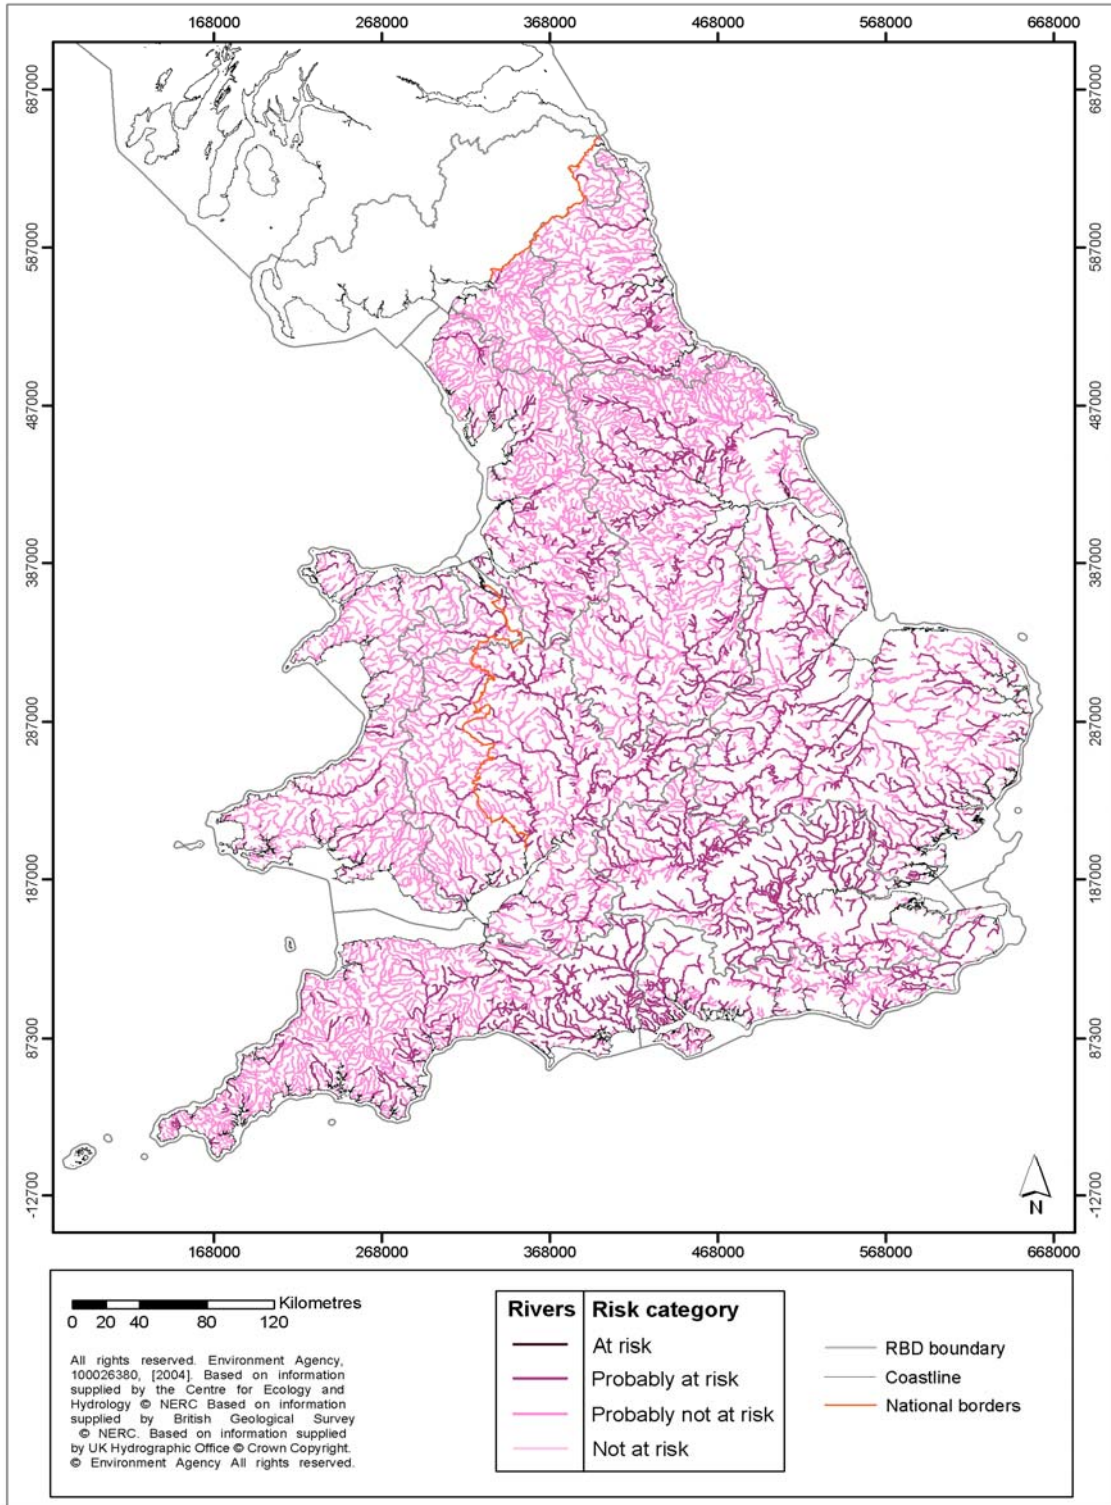

Rivers

Alien species pressure

Statistics

	Reporting Category	Number of water bodies	% of number	Length (km)	% of Length
	1a - At Risk	0	0.0	0	0.0
	1b - Probably At Risk	1239	21.1	17413	34.0
	2a - Probably Not At Risk	4629	78.9	33770	66.0
	2b - Not At Risk	0	0.0	0	0.0
Total At Risk	1a + 1b	1239	21.1	17413	34.0
Total		5868	100.0	51183	100.0